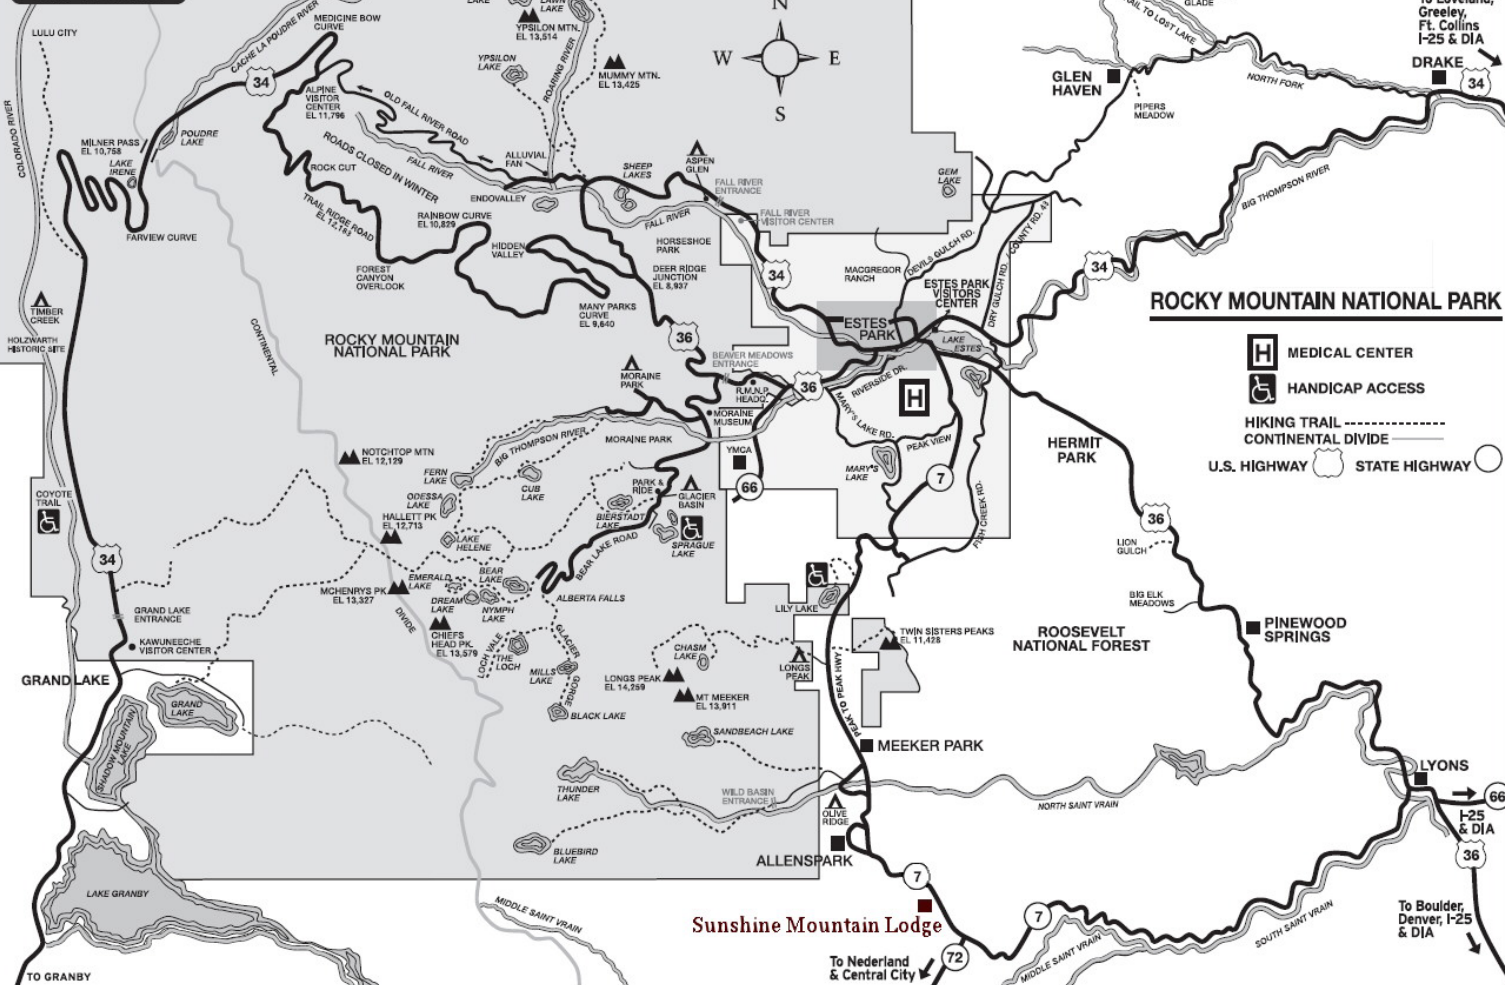

Not To Scale

### ROCKY MOUNTAIN NATIONAL PARK

-  MEDICAL CENTER
-  HANDICAP ACCESS

HIKING TRAIL -----

CONTINENTAL DIVIDE -----

U.S. HIGHWAY  STATE HIGHWAY 

Sunshine Mountain Lodge

To Nederland & Central City

To Loveland, Greeley, Ft. Collins I-25 & DIA

To Boulder, Denver, I-25 & DIA